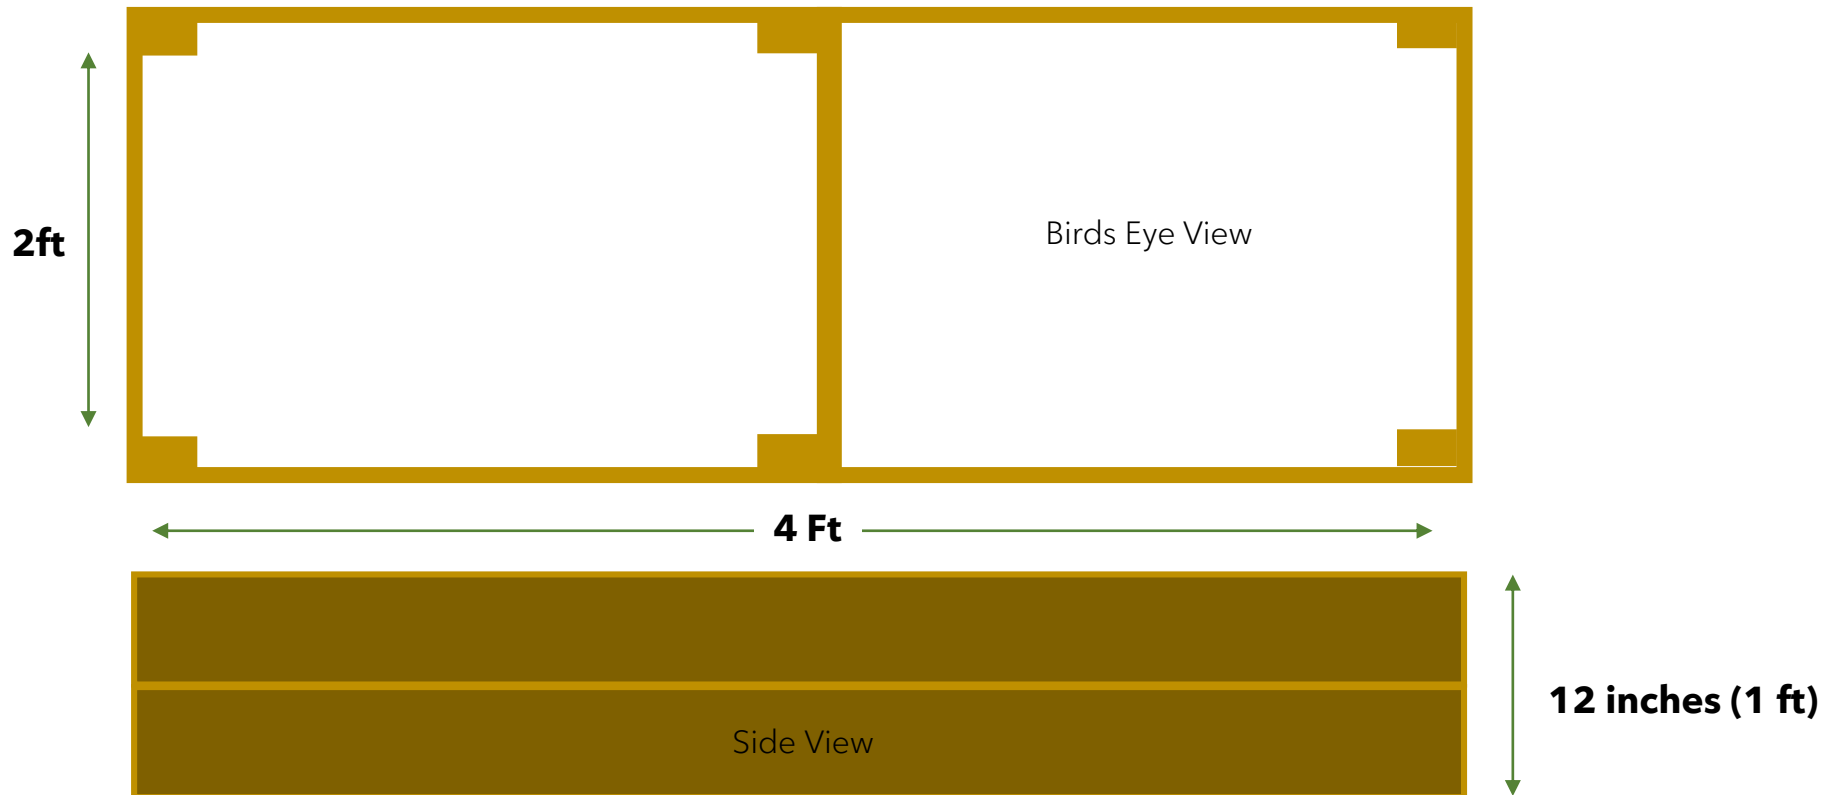

Quote By Marnie Pettle

Valid for 30 Days as of April 10th 2020

Contact:
Marnie Pettle
647 963 8840
marniepettle@yahoo.ca

Material Include:

- Premium White or Red Cedar
- Flat Head Deck Screw UNC in Brown

Raised Garden Bed #1: 4ft long x 2ft wide x 1ft High

\$220

Taxes and Labor Included

Quote By Marnie Pettle

Valid for 30 Days as of April 10th 2020

Contact:
Marnie Pettle
647 963 8840
marniepettle@yahoo.ca

Material Include:

- Premium White or Red Cedar
- Flat Head Deck Screw UNC in Brown

Raised Garden Bed #1: 5ft long x 2ft wide x 1ft High